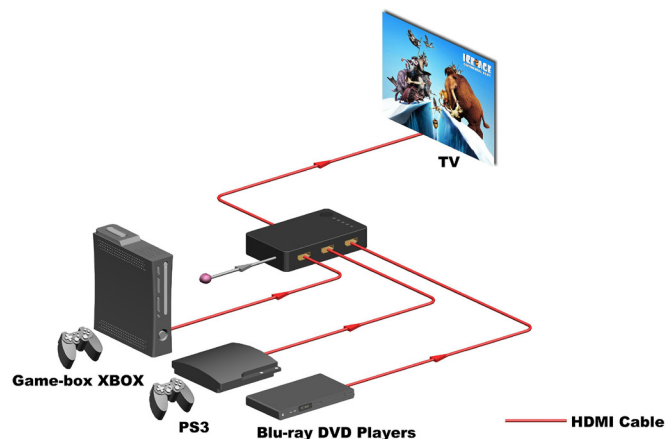

#### Package Contents:

HDMI 1.4 3x1 Switcher

5V Power Supply cable

Remote control IR Receive Extend cable

Operation Manual